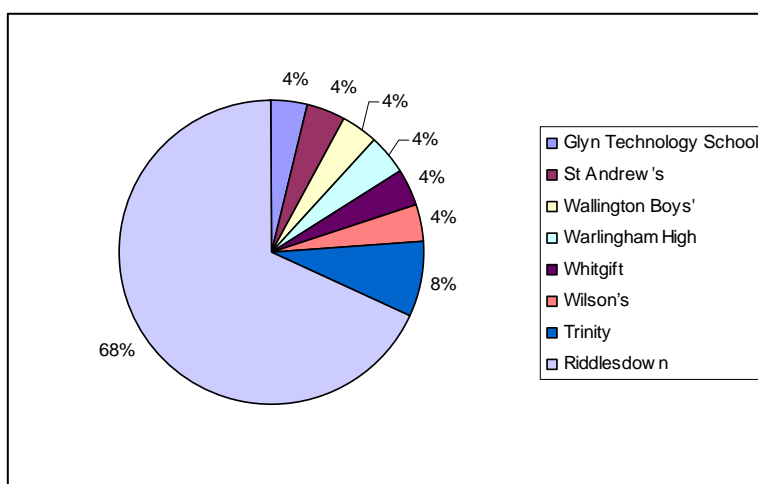

Of the 12 girls not offered their first choice, 8 accepted what they were offered, four chose Croydon High.

19 girls sat the test for Wallington Girls'. 8 places offered and accepted (one later).

7 girls sat the test for Newstead Wood, 1 place was offered.

7 places offered at Croydon High (1 being a scholarship).

3 places offered at Old Palace (1 being a scholarship).

3 further places were offered at other independent schools, but not taken.

Independent school places were offered to 10 girls (therefore some were offered more than one place).

## 25 boys:

Destination	Number
Glyn Technology School	1
St Andrew's	1
Wallington Boys'	1
Warlingham High	1
Whitgift	1
Wilson's	1
Trinity	2
Riddlesdown	17

22 offered first choice of state school.

Of the 3 not offered their first choice (which were all Wilson's or Wallington Boys'),