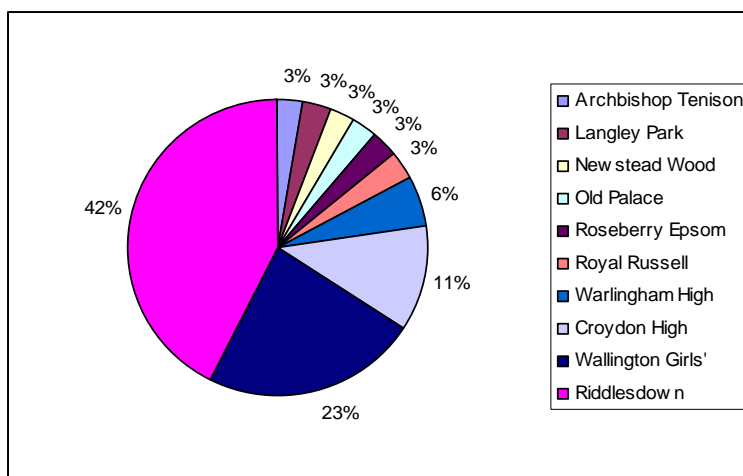

# Secondary School Destinations 2008

Split by boys/girls as this is relevant (due to single sex schools)

## 35 Girls:

Destination	Number
Archbishop Tenison	1
Langley Park	1
Newstead Wood	1
Old Palace	1
Roseberry Epsom	1
Royal Russell	1
Warlingham High	2
Croydon High	4
Wallington Girls'	8
Riddlesdown	15

23 offered first choice of state school.

Of the 12 girls not offered their first choice, 8 accepted what they were offered, four chose Croydon High.

19 girls sat the test for Wallington Girls'. 8 places offered and accepted (one later).

7 girls sat the test for Newstead Wood, 1 place was offered.