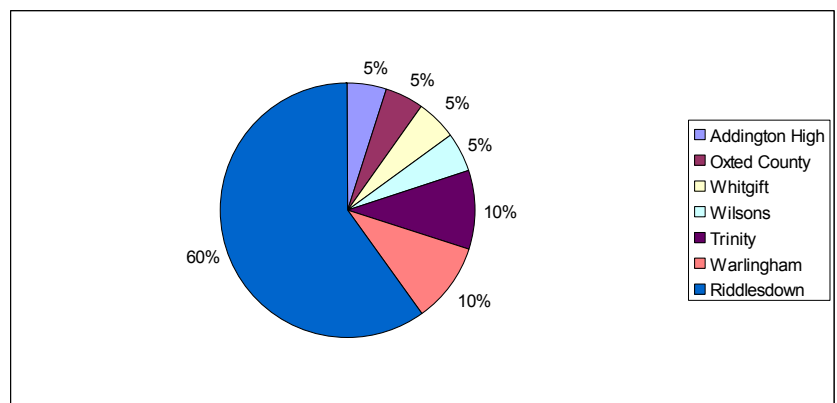

# Secondary School Destinations 2007

Split by boys/girls as this is relevant (due to single sex schools)

## 32 Girls:

Destination	Number
Archbishop Tenison	1
Newstead Woods	1
Oxted County	1
St Philomenas	1
Croydon High	2
Warlingham	2
Wallington Girls	3
Riddlesdown	21

22 offered first choice.

Five not offered first choice accepted it, two chose Croydon High, three managed to get to Riddlesdown later.

Four girls not originally offered a place - forms either incorrectly completed or administrative error by Council.

Five offered places at one or more private schools, two accepted.  
(Croydon High, Old Palace, Croham Hurst)

## 20 boys:

Destination	Number
Addington High	1
Oxted County	1
Whitgift	1
Wilson's	1
Trinity	2
Warlingham	2
Riddlesdown	12

10 offered first choice, one then chose Oxted.

7 not offered first choice, accepted Riddlesdown, three chose private (Whitgift/ Trinity).