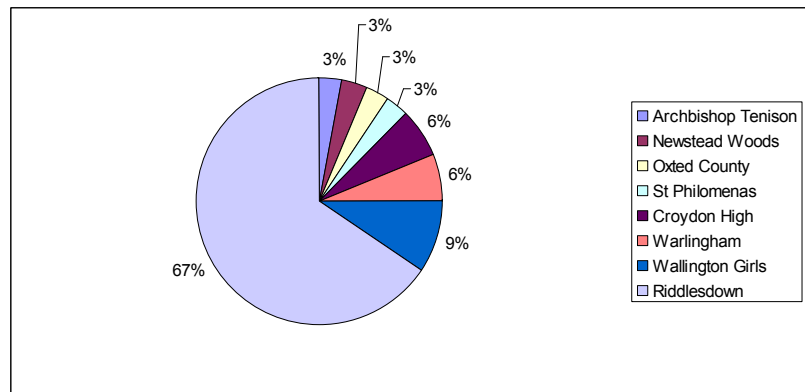

# Secondary School Destinations 2007

Split by boys/girls as this is relevant (due to single sex schools)

## 32 Girls:

Destination	Number
Archbishop Tenison	1
Newstead Woods	1
Oxted County	1
St Philomenas	1
Croydon High	2
Warlingham	2
Wallington Girls	3
Riddlesdown	21

22 offered first choice.

Five not offered first choice accepted it, two chose Croydon High, three managed to get to Riddlesdown later.

Four girls not originally offered a place - forms either incorrectly completed or administrative error by Council.

Five offered places at one or more private schools, two accepted.  
(Croydon High, Old Palace, Croham Hurst)